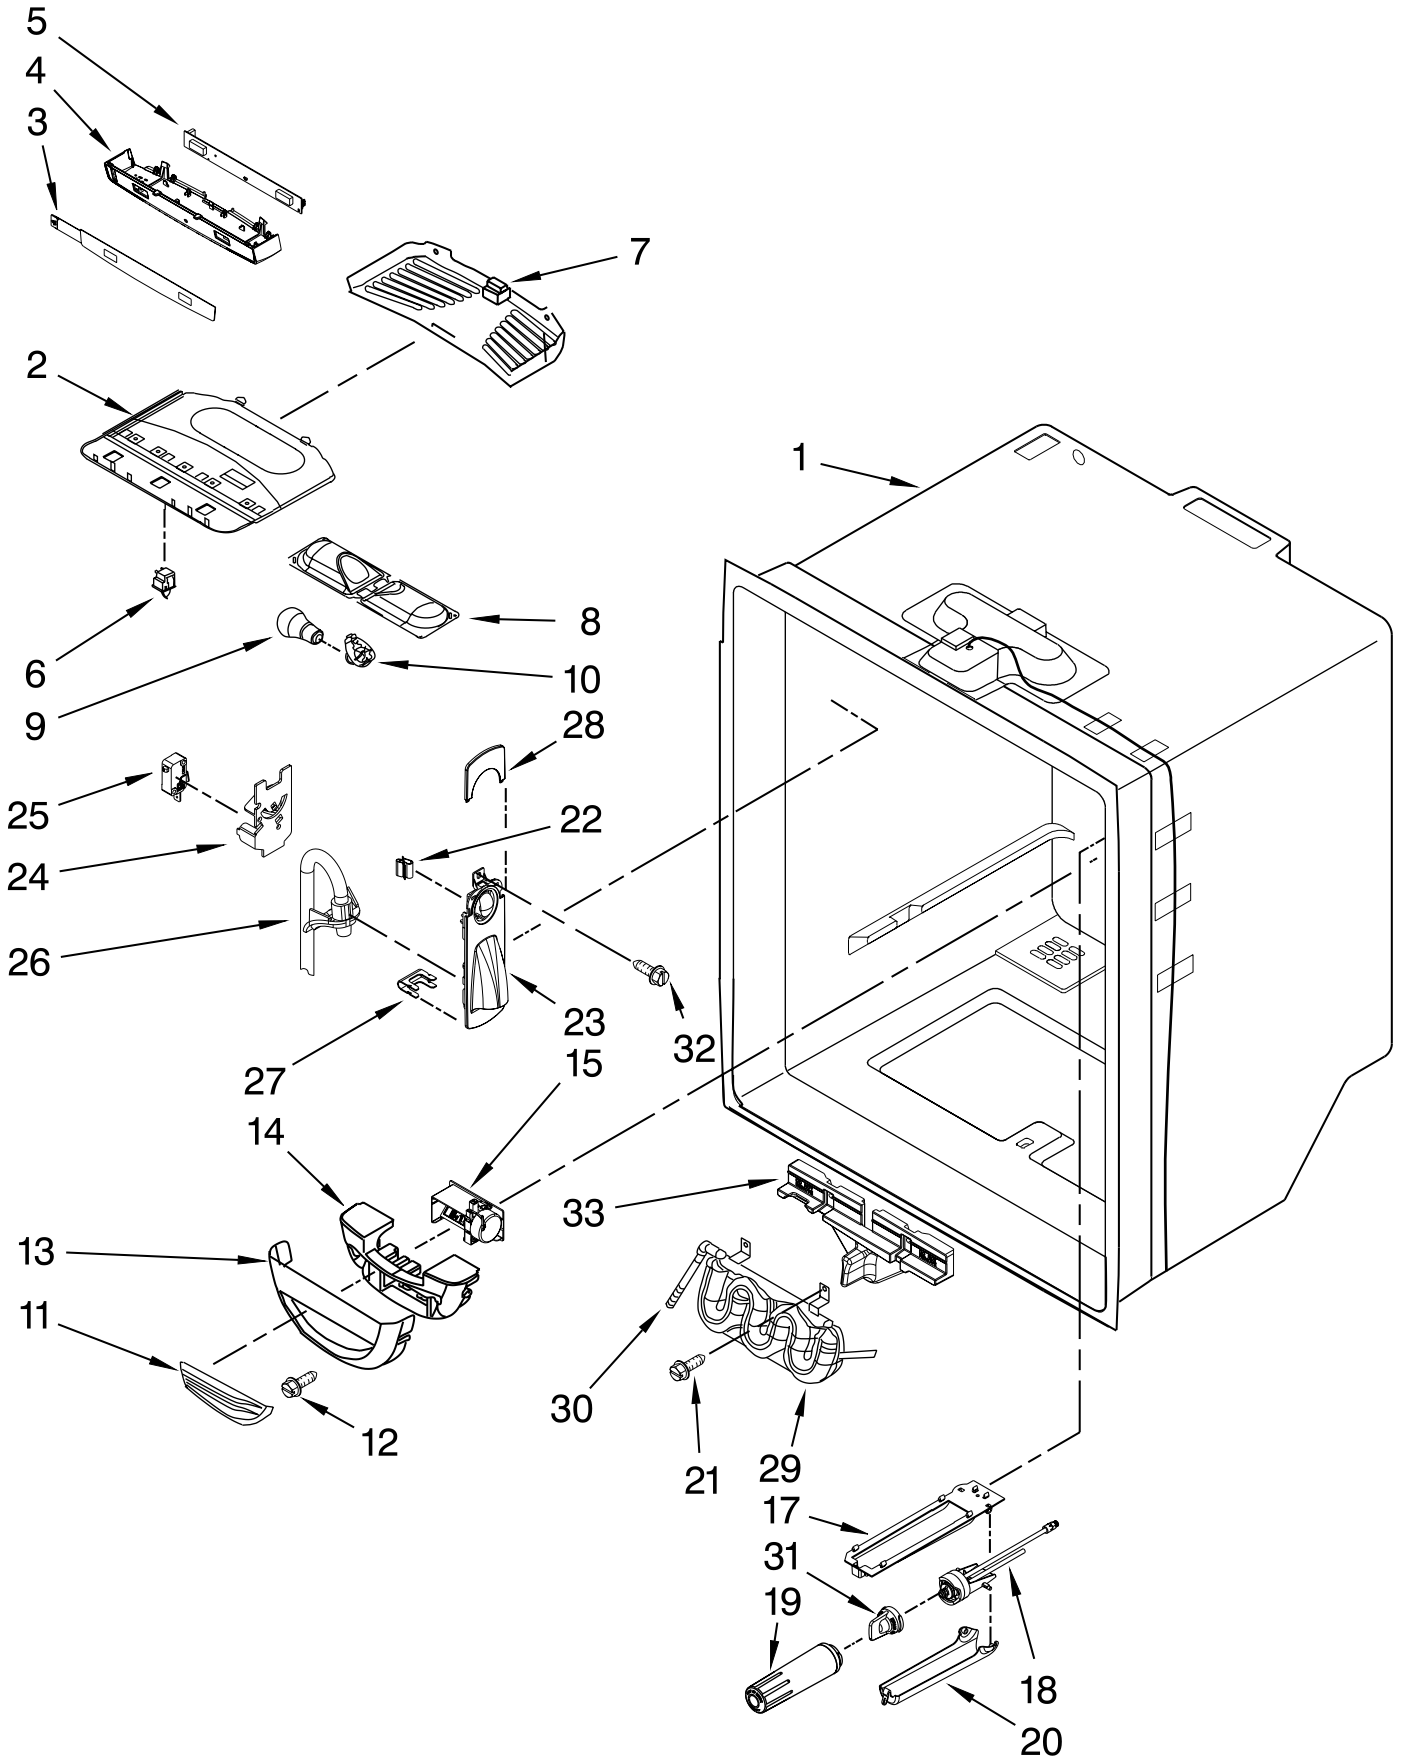

REFRIGERATOR LINER PARTS

For Models: KBFS25EWWH7, KBFS25EWBL7

(White)

(Black)

FOR ORDERING INFORMATION REFER TO PARTS PRICE LIST

REFRIGERATOR LINER PARTS

For Models: KBFS25EWWH7, KBFS25EWBL7

(White)

(Black)

Illus. No.	Part No.	DESCRIPTION
1		Liner (Not A Serviceable Part)
2	12806302	Module, Light
3	W10317125	Overlay
4	12806405	Housing, Control
5	W10428901	Board, Control
6	C3680310V	Switch, Light (2)
7	12806501N	Cover, Light
8	W10443023	Housing, Light
9	W10311505N	Bulb, Light
10	12570701V	Socket, Light (2)
11	12806801	Insert, Damper Cover
12	12990604	Screw
13	12806701	Cover, Damper
14	13012402	Insulation
15	W10207517	Control, Damper
17	12704801	Plate
18	12590620	Head, Water Filter
19	UKF8001	Filter, Water
20	12568001	Cover, Filter
21	12990512	Screw (2)
22	B8390302	Clip, Facade
23	12706909	Facade, Disp.
24	12707303	Plate, Switch
25	12575501	Switch, Limit
26	12707206	Guide, Waterline
27	12251001	Clip, Waterline
28	12707005	Facade, Disp (Top)
29	12706112	Tank, Water
30	61006182	Union
31	12664501SP	Plug, Bypass
32	12990513	Screw
33	W10117358	Insulation, Water Tank

Following Parts Not Illustrated

W10224292 Harness, Control
(Refrigerator)
(Includes
Thermistor)